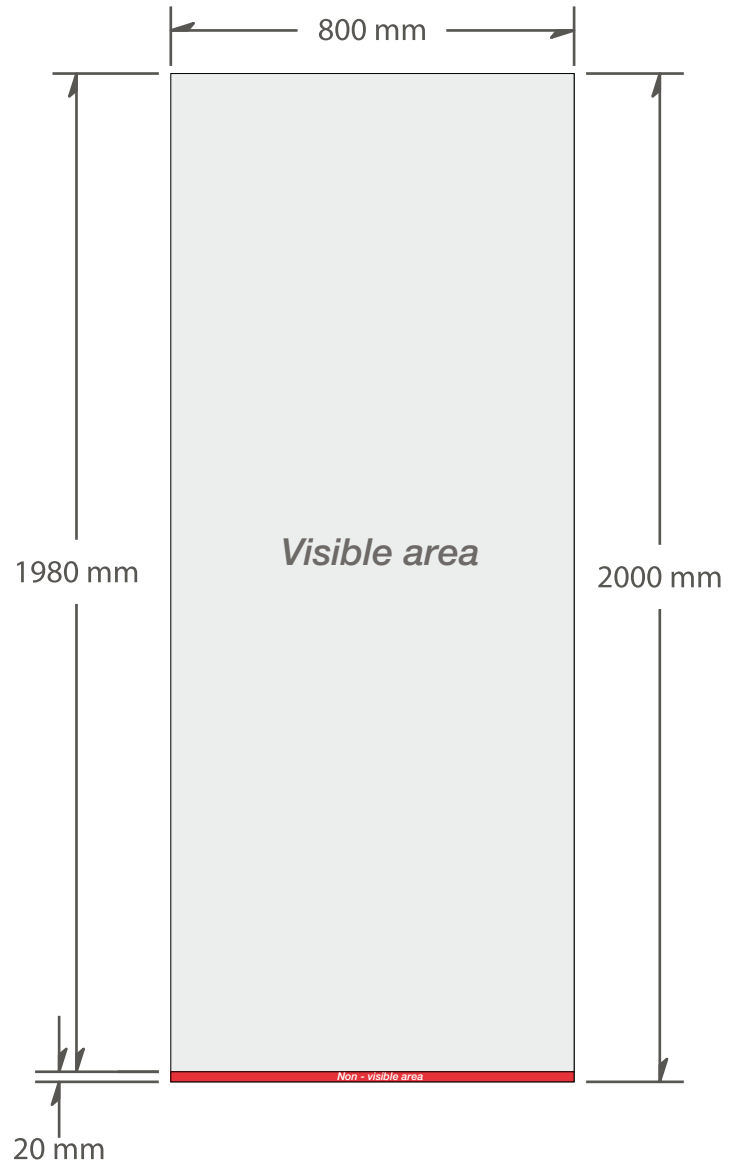

Pine Banner

Eco friendly range

Features

- Environmentally friendly
- Made from certified Finnish pine
- Quick to assemble and easy to use
- 100% of the banner can be recycled

Bleed ■

Morgan signs recommends that graphic should extent 20mm into the system at the bottom & not stop at the non - visible area.

Specifications

O/A Dimensions (w x h x d mm)	Display Area (mm)	Approx. Weight (kg)	Accessories
825 x 2030 x 510	800 x 1980 (2000 with bleed)	1.9	Carry bag

Promoting Sustainable forest management